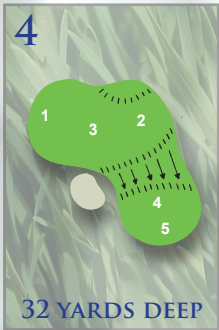

PIN PLACEMENTS - FRONT 9

BIG CREEK

GOLF & COUNTRY CLUB

870.425.8815 • WWW.BIGCREEKGOLF.COM

452 COUNTRY CLUB DRIVE • MOUNTAIN HOME, AR 72653

PIN PLACEMENTS - BACK 9

BIG CREEK

GOLF & COUNTRY CLUB