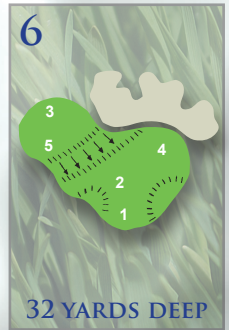

PIN PLACEMENTS - FRONT 9

BIG CREEK

GOLF & COUNTRY CLUB

870.425.8815 • WWW.BIGCREEKGOLF.COM

452 COUNTRY CLUB DRIVE • MOUNTAIN HOME, AR 72653

PIN PLACEMENTS - BACK 9

BIG CREEK

GOLF & COUNTRY CLUB