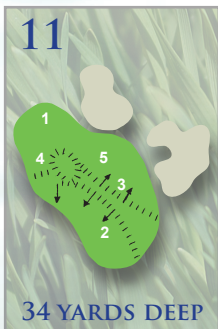

PIN PLACEMENTS - FRONT 9

BIG CREEK

GOLF & COUNTRY CLUB

870.425.8815 • WWW.BIGCREEKGOLF.COM

452 COUNTRY CLUB DRIVE • MOUNTAIN HOME, AR 72653

PIN PLACEMENTS - BACK 9

BIG CREEK

GOLF & COUNTRY CLUB