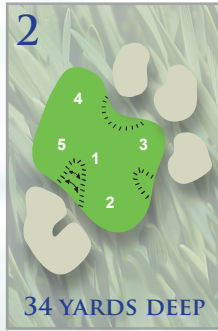

PIN PLACEMENTS - FRONT 9

BIG CREEK

GOLF & COUNTRY CLUB

870.425.8815 • WWW.BIGCREEKGOLF.COM

452 COUNTRY CLUB DRIVE • MOUNTAIN HOME, AR 72653

PIN PLACEMENTS - BACK 9

BIG CREEK

GOLF & COUNTRY CLUB