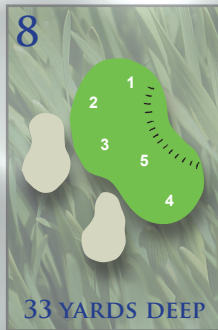

PIN PLACEMENTS - FRONT 9

BIG CREEK

GOLF & COUNTRY CLUB

870.425.8815 • WWW.BIGCREEKGOLF.COM

452 COUNTRY CLUB DRIVE • MOUNTAIN HOME, AR 72653

PIN PLACEMENTS - BACK 9

BIG CREEK

GOLF & COUNTRY CLUB