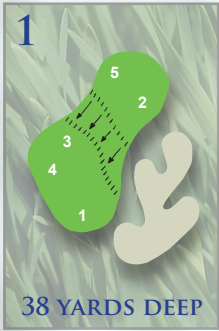

PIN PLACEMENTS - FRONT 9

BIG CREEK

GOLF & COUNTRY CLUB

870.425.8815 • WWW.BIGCREEKGOLF.COM

452 COUNTRY CLUB DRIVE • MOUNTAIN HOME, AR 72653

PIN PLACEMENTS - BACK 9

BIG CREEK

GOLF & COUNTRY CLUB