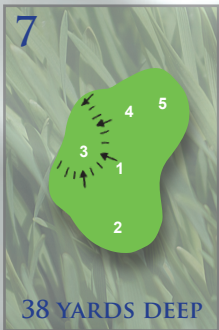

PIN PLACEMENTS - FRONT 9

BIG CREEK

GOLF & COUNTRY CLUB

870.425.8815 • WWW.BIGCREEKGOLF.COM

452 COUNTRY CLUB DRIVE • MOUNTAIN HOME, AR 72653

PIN PLACEMENTS - BACK 9

BIG CREEK

GOLF & COUNTRY CLUB